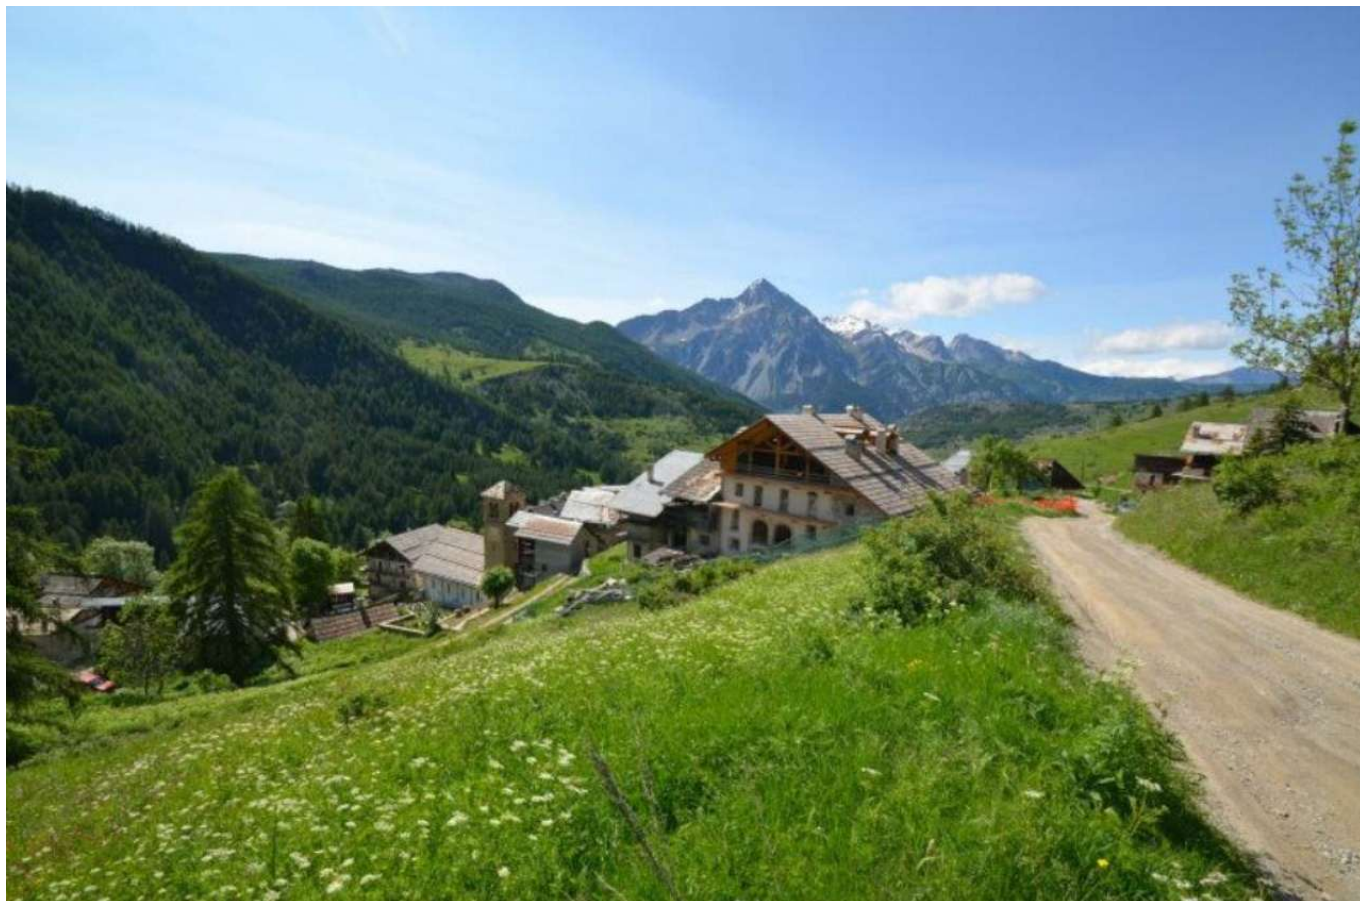

## in Sell to Cesana Torinese Area: Thures

### 500 sm | Rooms: 18

OLYMPIC VALLEYS A FEW KILOMETERS FROM SESTRIERE AND CESANA, LOCATED IN THE CENTER OF THE HISTORIC COUNTRY OF THURES, A RARE OPPORTUNITY TO BE ABLE TO PURCHASE ENTIRE 1700'S HUT. THE INTERIORS ARE ORIGINAL WITH THE OLD WOODEN ASSITTI AND WITH THE STONE PARTS. ON THE FRONT A LARGE SPACE IN PRATO. POSSIBILITY TO BUILD APARTMENTS.

**Price:** € 195.000

**Total sq.m.:** 500 sm

**Rooms:** 18

**Total Floor: 4**

**Age Construction: 1600**

---

**Caldi saluti da Chures**  
 Altitudine m. 1700 - Alta Valle Riparia  
 (Capolago) - Veduta generale coll'impo-  
 nente Monte Chaberton, confine d'Italia

**Affettuosi saluti da Chures**  
 Altitudine m. 1700 - Alta Valle Riparia -  
 Chiesa Parrocchiale col Monumento  
 ai gloriosi caduti per la Patria  
 Confine d'Italia