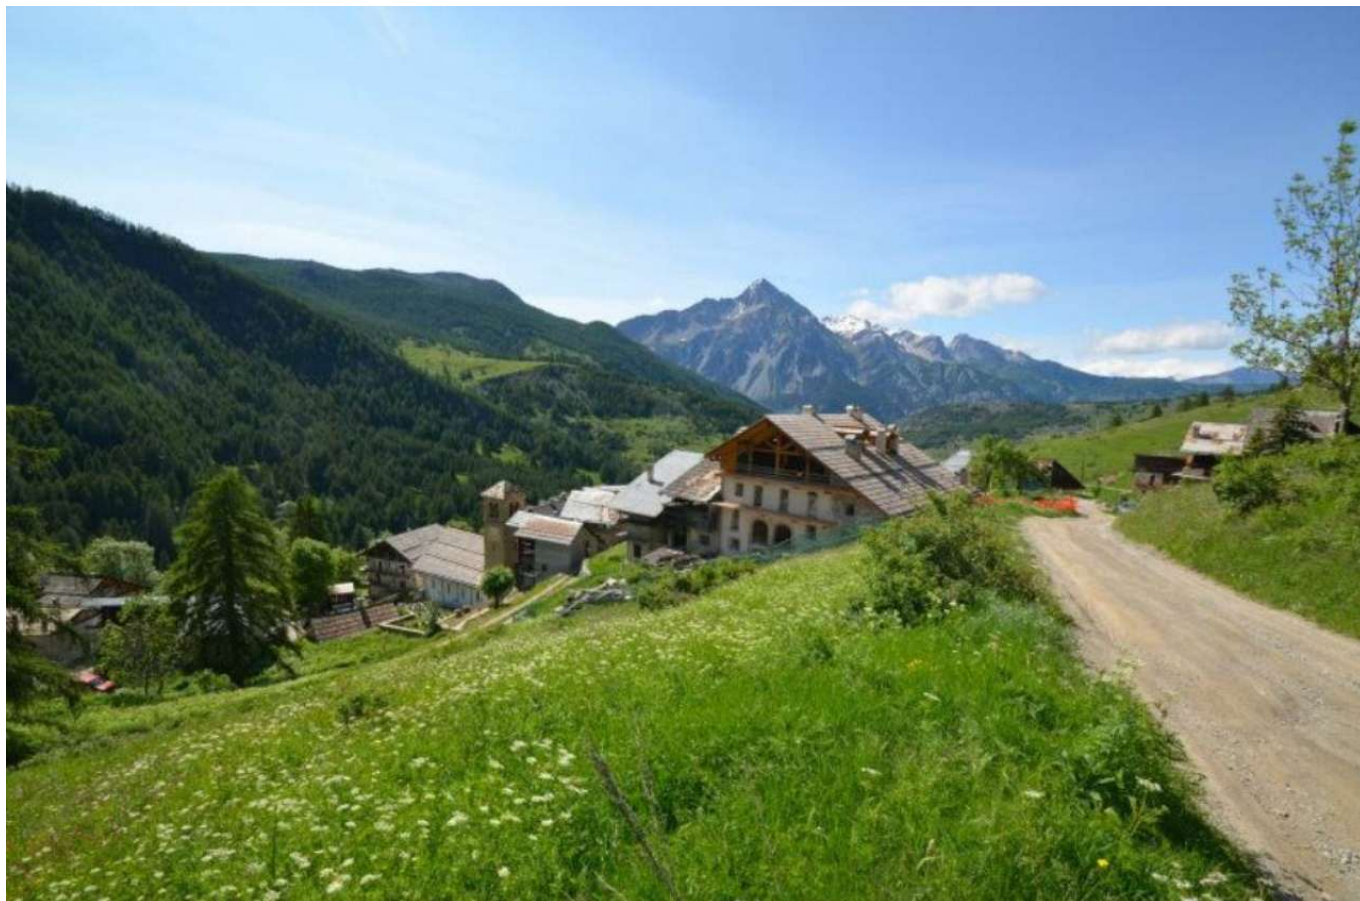

in Sell to Cesana Torinese Area: Thures

500 sm | Rooms: 18

OLYMPIC VALLEYS A FEW KILOMETERS FROM SESTRIERE AND CESANA, LOCATED IN THE CENTER OF THE HISTORIC COUNTRY OF THURES, A RARE OPPORTUNITY TO BE ABLE TO PURCHASE ENTIRE 1700'S HUT. THE INTERIORS ARE ORIGINAL WITH THE OLD WOODEN ASSITTI AND WITH THE STONE PARTS. ON THE FRONT A LARGE SPACE IN PRATO. POSSIBILITY TO BUILD APARTMENTS.

Caldi saluti da Chures
 Altitudine m. 1700 - Alta Valle Riparia
 (Capolago) - Veduta generale coll'impo-
 nente Monte Chaberton, confine d'Italia

Affettuosi saluti da Chures
 Altitudine m. 1700 - Alta Valle Riparia -
 Chiesa Parrocchiale col Monumento
 ai gloriosi caduti per la Patria
 Confine d'Italia