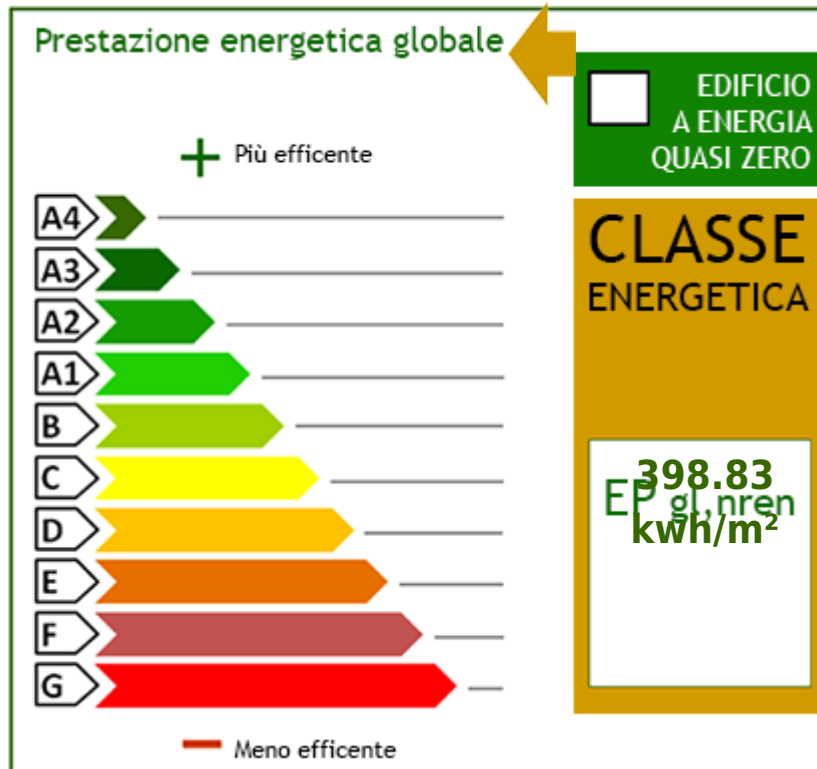

Office in Sell to Caselle Torinese

590 sm | Bathrooms: 3 | Rooms: 20

Property information

Ref.: NIG 1415

Reason: Sell

Type: Office

Region: Piemonte

Province: Torino

Municipality: Caselle Torinese

Price: € 169.000

Total sq.m.: 590 sm

Bathrooms: 3

Rooms: 20

Condo fee: € 75

PIANTA PIANO TERRENO
H = 3.30 m