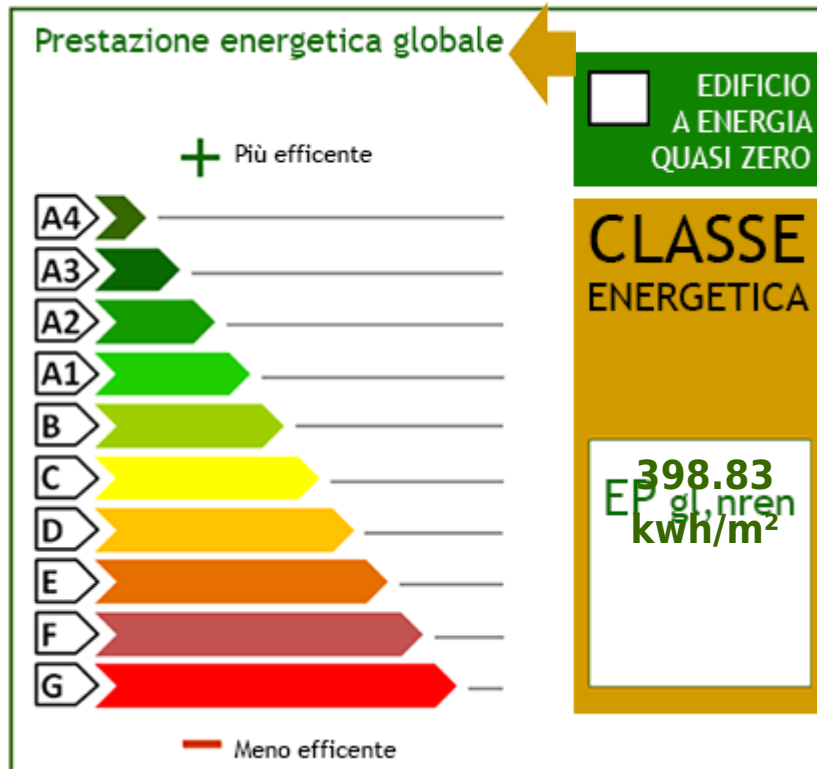

Shed in Sell to Caselle Torinese

590 sm

Property information

Ref.: NIG 1421

Reason: Sell

Type: Shed

Region: Piemonte

Province: Torino

Municipality: Caselle Torinese

Price: € 169.000

Total sq.m.: 590 sm

PIANTA PIANO TERRENO
H = 3.30 m