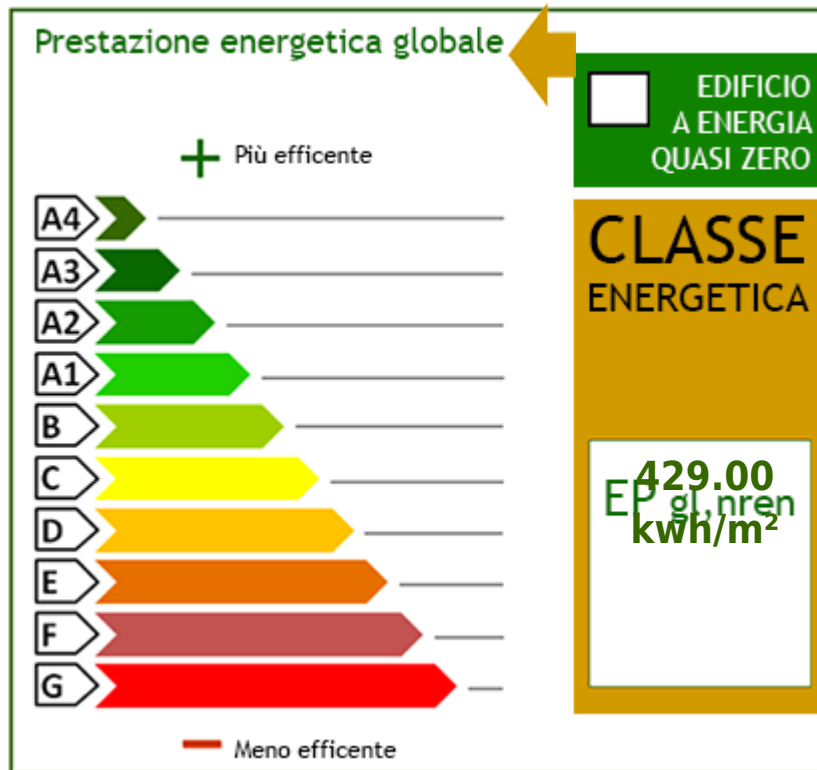

High Schools

Cafe

Post Offices

Shopping Centers

Municipal Offices