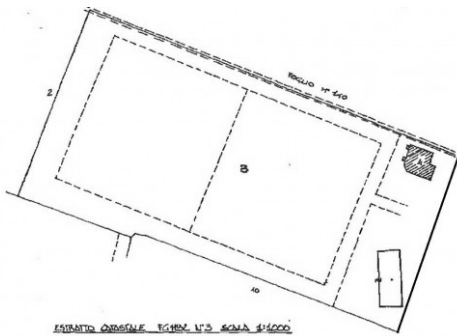

Agricultural Land in Sell to Torino Area: Madonna del Pilone - Sassi

9.021 sm

Property information

Ref.: IMM 4807

Reason: Sell

Type: Agricultural Land

Region: Piemonte

Province: Torino

Municipality: Torino

Area: Madonna del Pilone - Sassi

Price: € 78.000

Total sq.m.: 9.021 sm

PINATA PIALLO TERRA

Fiminter Immobili

Corso Stati Uniti 57 - Torino (TO) - Telephone 0115170021 Fax 011.5170022
fiminter@fiminter.com - <https://www.fiminter.com>
Vat number 06292020010